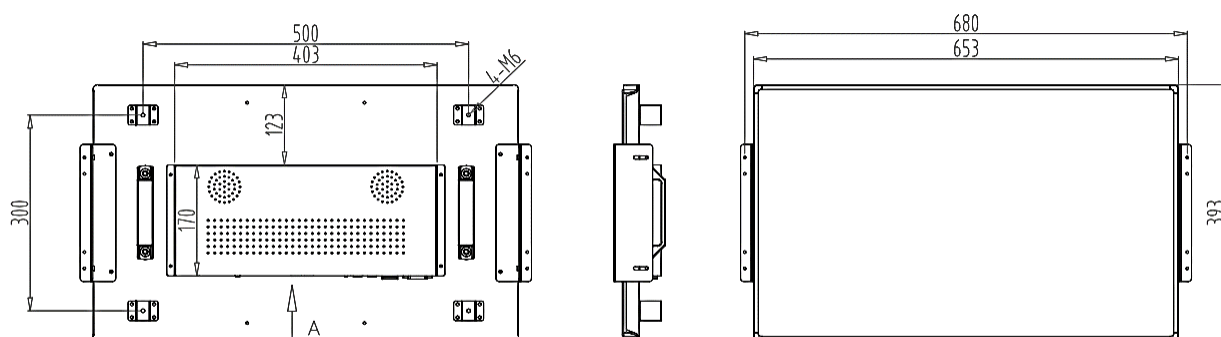

Environment	
Operation temperature	0°C~40°C
Operation humidity	10%~80% RH

Specification

Physical

Model	FT22A	FT27A	FT32A	FT43A	FT49A	FT55A
Color	Black					
Body Dimension (mm)	524.2 x 316.1 x 63.5	653 x 393 x 60.2	753 x 447 x 70.1	1012 x 600 x 72.2	1145 x 675 x 72.4	1287 x 770 x 72.2
Set Weight	6.7kg	10.9kg	14.6kg	23.9kg	27.5 kg	36.1 kg
Package Dimension(mm)	685 x 450 x 215	815 x 530 x 235	910 x 577 x 240	1170 x 730 x 240	1305 x 805 x 240	1440 x 900 x 240
Package Weight	10.2kg	15.6kg	20.5kg	31.2kg	35.3 kg	45.6 kg
Mounting Holes	350x200	500x300	500x300	600 x 400	500 x 400	500x400

Dimension Drawing

FT22A

FT27A

Specification

Dimension Drawing

FT32A

FT43A

FT49A