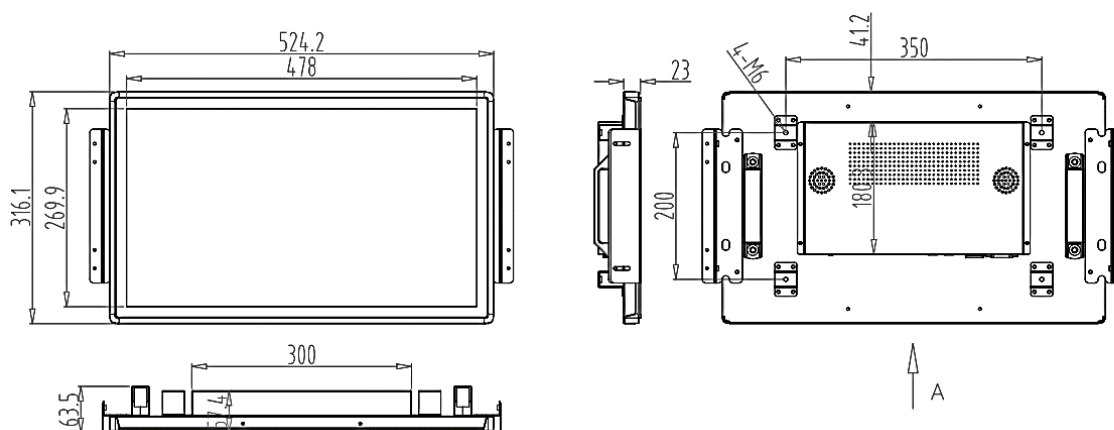

Environment	
Operation temperature	0°C~40°C
Operation humidity	10%~80% RH

Specification

Physical

Model	FT22A	FT27A	FT32A	FT43A	FT49A	FT55A
Color	Black					
Body Dimension (mm)	524.2 x 316.1 x 63.5	653 x 393 x 60.2	753 x 447 x 70.1	1012 x 600 x 72.2	1145 x 675 x 72.4	1287 x 770 x 72.2
Set Weight	6.7kg	10.9kg	14.6kg	23.9kg	27.5 kg	36.1 kg
Package Dimension(mm)	685 x 450 x 215	815 x 530 x 235	910 x 577 x 240	1170 x 730 x 240	1305 x 805 x 240	1440 x 900 x 240
Package Weight	10.2kg	15.6kg	20.5kg	31.2kg	35.3 kg	45.6 kg
Mounting Holes	350x200	500x300	500x300	600 x 400	500 x 400	500x400

Dimension Drawing

FT22A

FT27A

Specification

Dimension Drawing

FT32A

FT43A

FT49A