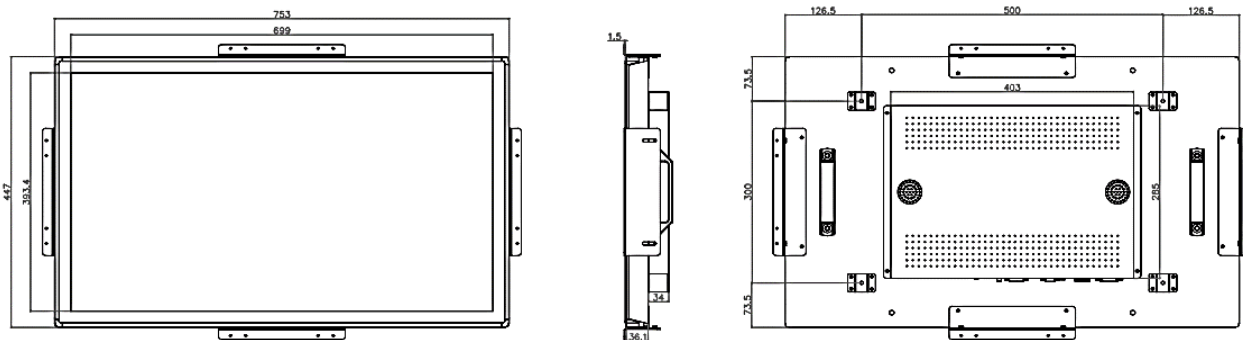

Environment	
Operation temperature	0°C~40°C
Operation humidity	10%~80% RH

Specification

Physical

Model	FT22A	FT27A	FT32A	FT43A	FT49A	FT55A
Color	Black					
Body Dimension (mm)	524.2 x 316.1 x 63.5	653 x 393 x 60.2	753 x 447 x 70.1	1012 x 600 x 72.2	1145 x 675 x 72.4	1287 x 770 x 72.2
Set Weight	6.7kg	10.9kg	14.6kg	23.9kg	27.5 kg	36.1 kg
Package Dimension(mm)	685 x 450 x 215	815 x 530 x 235	910 x 577 x 240	1170 x 730 x 240	1305 x 805 x 240	1440 x 900 x 240
Package Weight	10.2kg	15.6kg	20.5kg	31.2kg	35.3 kg	45.6 kg
Mounting Holes	350x200	500x300	500x300	600 x 400	500 x 400	500x400

Dimension Drawing

FT22A

FT27A

Specification

Dimension Drawing

FT32A

FT43A

FT49A

FT55A

Specification

Accessories Lists

No.	Parts	Qty	Specification
1	Power cord	1	1.5m
2	Remote controller	1	-
3	Bluetooth antenna	1	-
4	Wi-Fi antenna	1	-
5	User manual	1	-