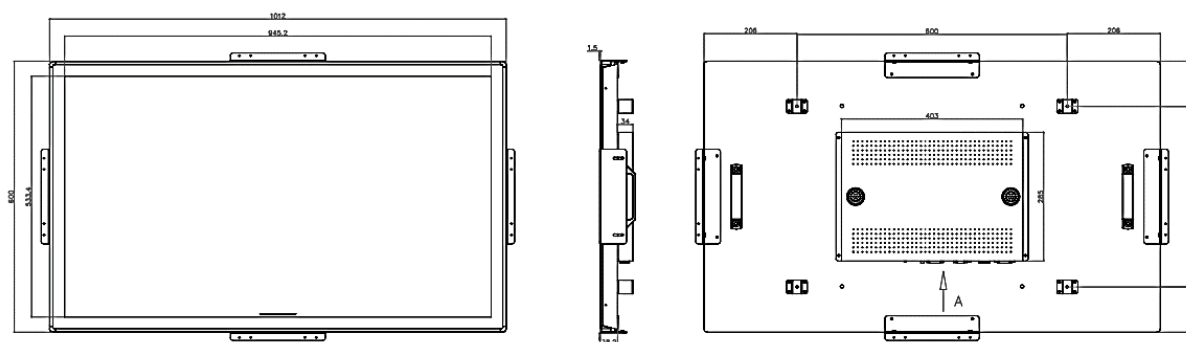

Environment	
Operation temperature	0°C~40°C
Operation humidity	10%~80% RH

Specification

Physical

Model	FT22A	FT27A	FT32A	FT43A	FT49A	FT55A
Color	Black					
Body Dimension (mm)	524.2 x 316.1 x 63.5	653 x 393 x 60.2	753 x 447 x 70.1	1012 x 600 x 72.2	1145 x 675 x 72.4	1287 x 770 x 72.2
Set Weight	6.7kg	10.9kg	14.6kg	23.9kg	27.5 kg	36.1 kg
Package Dimension(mm)	685 x 450 x 215	815 x 530 x 235	910 x 577 x 240	1170 x 730 x 240	1305 x 805 x 240	1440 x 900 x 240
Package Weight	10.2kg	15.6kg	20.5kg	31.2kg	35.3 kg	45.6 kg
Mounting Holes	350x200	500x300	500x300	600 x 400	500 x 400	500x400

Dimension Drawing

FT22A

FT27A

Specification

Dimension Drawing

FT32A

FT43A

FT49A

FT55A

Specification

Accessories Lists

No.	Parts	Qty	Specification
1	Power cord	1	1.5m
2	Remote controller	1	-
3	Bluetooth antenna	1	-
4	Wi-Fi antenna	1	-
5	User manual	1	-