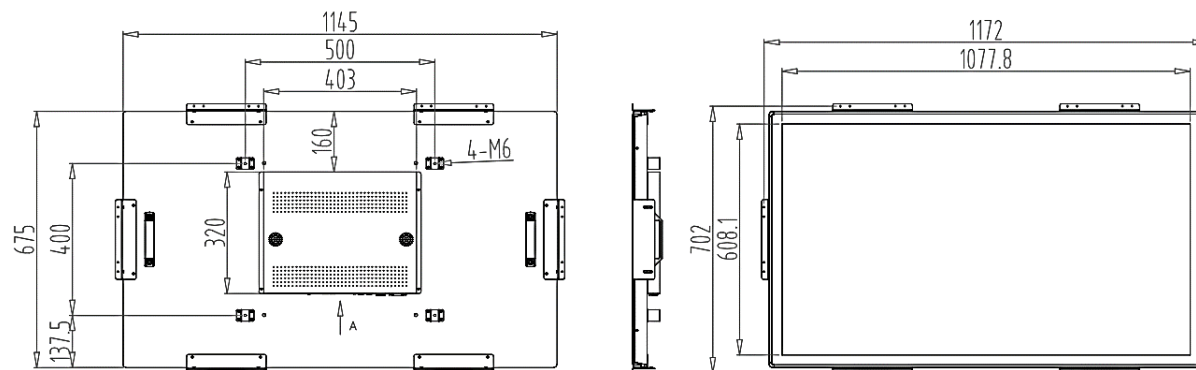

Environment	
Operation temperature	0°C~40°C
Operation humidity	10%~80% RH

Specification

Physical

Model	FT22A	FT27A	FT32A	FT43A	FT49A	FT55A
Color	Black					
Body Dimension (mm)	524.2 x 316.1 x 63.5	653 x 393 x 60.2	753 x 447 x 70.1	1012 x 600 x 72.2	1145 x 675 x 72.4	1287 x 770 x 72.2
Set Weight	6.7kg	10.9kg	14.6kg	23.9kg	27.5 kg	36.1 kg
Package Dimension(mm)	685 x 450 x 215	815 x 530 x 235	910 x 577 x 240	1170 x 730 x 240	1305 x 805 x 240	1440 x 900 x 240
Package Weight	10.2kg	15.6kg	20.5kg	31.2kg	35.3 kg	45.6 kg
Mounting Holes	350x200	500x300	500x300	600 x 400	500 x 400	500x400

Dimension Drawing

FT22A

FT27A

Specification

Dimension Drawing

FT32A

FT43A

FT49A

FT55A

Specification

Accessories Lists

No.	Parts	Qty	Specification
1	Power cord	1	1.5m
2	Remote controller	1	-
3	Bluetooth antenna	1	-
4	Wi-Fi antenna	1	-
5	User manual	1	-