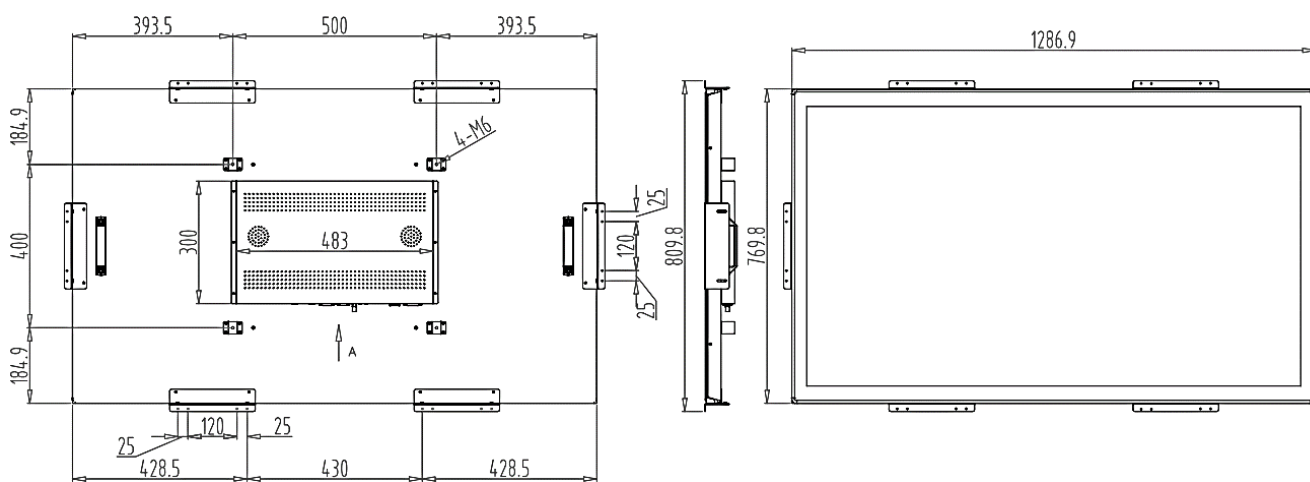

Environment	
Operation temperature	0°C~40°C
Operation humidity	10%~80% RH

Specification

Physical

Model	FT22A	FT27A	FT32A	FT43A	FT49A	FT55A
Color	Black					
Body Dimension (mm)	524.2 x 316.1 x 63.5	653 x 393 x 60.2	753 x 447 x 70.1	1012 x 600 x 72.2	1145 x 675 x 72.4	1287 x 770 x 72.2
Set Weight	6.7kg	10.9kg	14.6kg	23.9kg	27.5 kg	36.1 kg
Package Dimension(mm)	685 x 450 x 215	815 x 530 x 235	910 x 577 x 240	1170 x 730 x 240	1305 x 805 x 240	1440 x 900 x 240
Package Weight	10.2kg	15.6kg	20.5kg	31.2kg	35.3 kg	45.6 kg
Mounting Holes	350x200	500x300	500x300	600 x 400	500 x 400	500x400

Dimension Drawing

FT22A

FT27A

Specification

Dimension Drawing

FT32A

FT43A

FT49A

FT55A

Specification

Accessories Lists

No.	Parts	Qty	Specification
1	Power cord	1	1.5m
2	Remote controller	1	-
3	Bluetooth antenna	1	-
4	Wi-Fi antenna	1	-
5	User manual	1	-