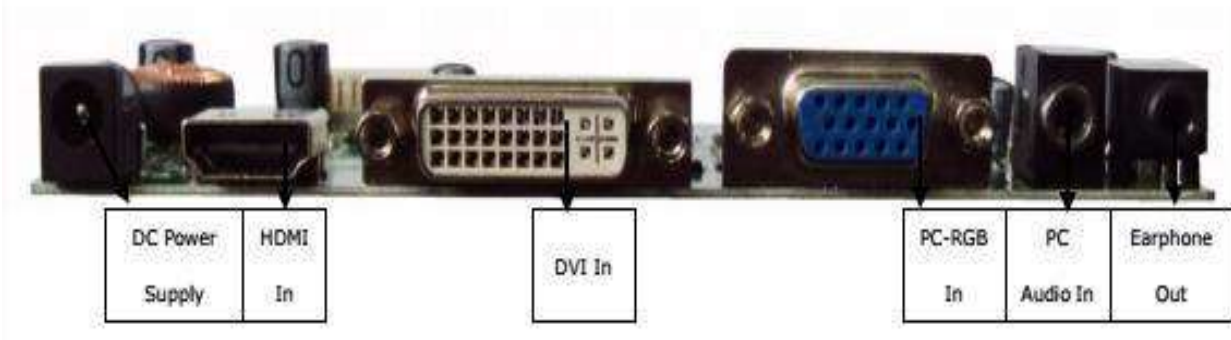

### **Key Feature**

- ADSDS Technology
- High Brightness
- High TNI 110° C Liquid Crystal
- HDMI/VGA/DVI interface
- Sunlight Readable

## Specification

### Display

Model	NS49A-250M
Screen Size (Diagonal)	49 inch
LCD Tech.	ADS
Native Resolution	1920 × 1080
Brightness	2500 cd/m <sup>2</sup>
Contrast	1400:1
View Angle	178°(H) / 178°(V)
Display Color	16.7M
Color Gamut	76%
Response Time	9ms
Life Time (Light Source)	50,000 Hrs

### Internal Player

I/O Ports	HDMI/VGA/DVI interface
Light sensor	Optional
Speaker	/